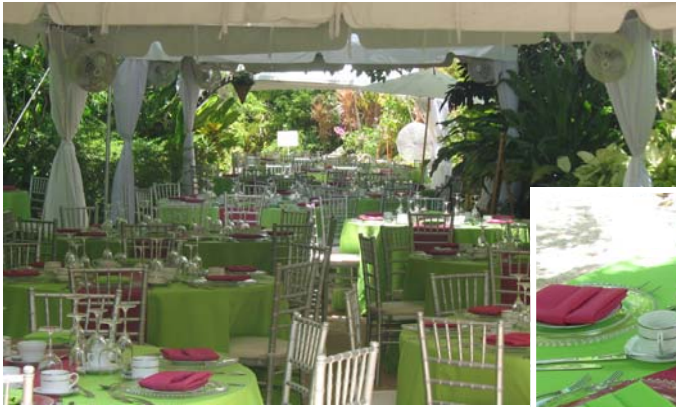

MASSIVE

EQUIPMENT RENTAL
AND SALES LIMITED

We make it happen!

Lime tablecloths with
raspberry runners